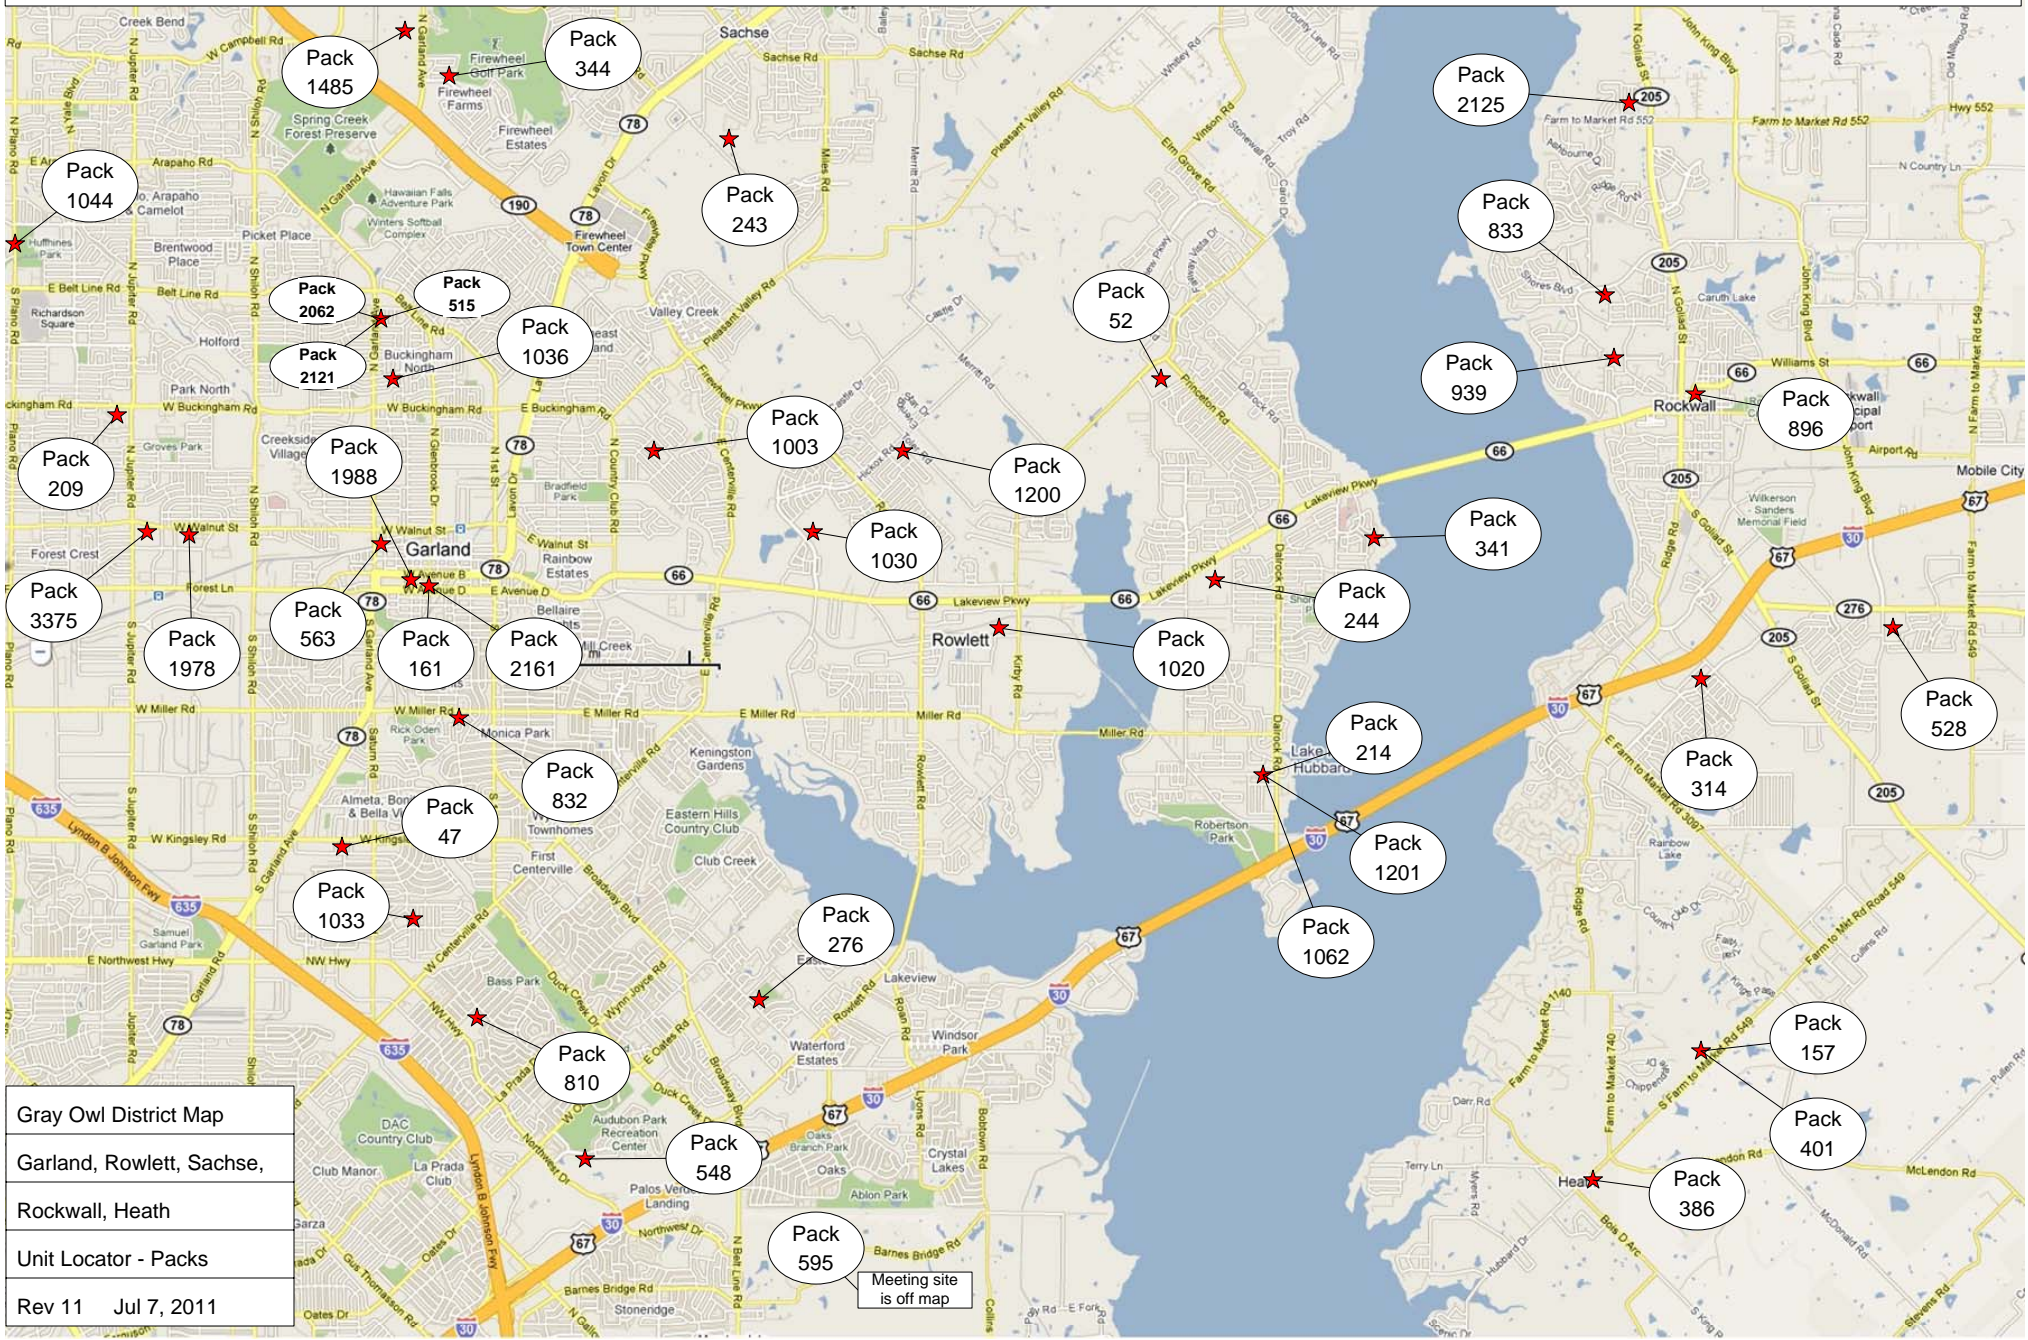

# Gray Owl Unit Locator Map - Packs

Gray Owl District Map  
 Garland, Rowlett, Sachse,  
 Rockwall, Heath  
 Unit Locator - Packs  
 Rev 11 Jul 7, 2011

## Gray Owl District