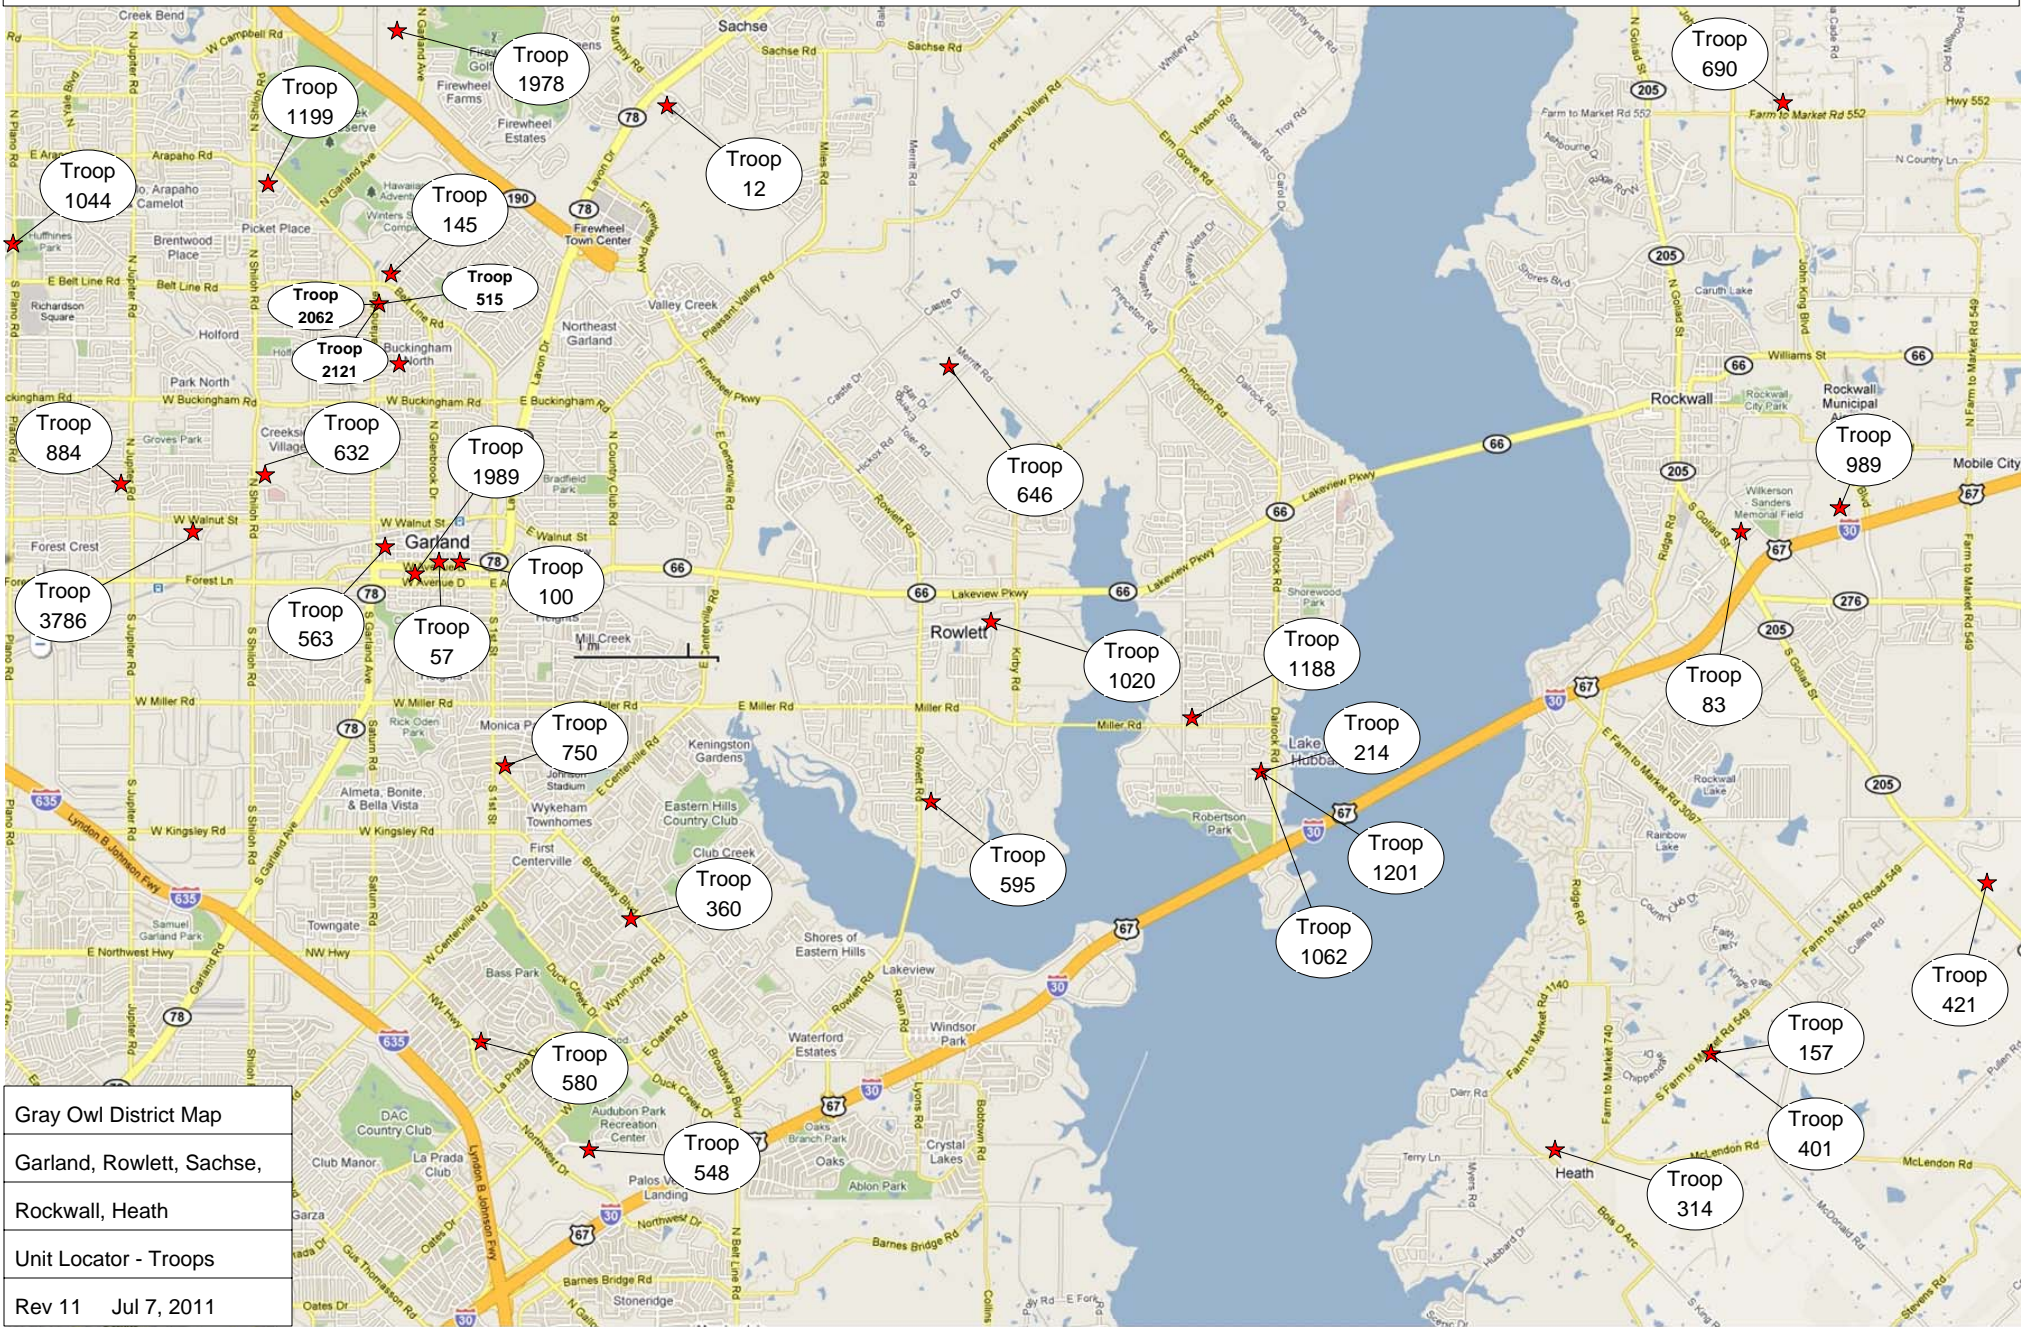

# Gray Owl Unit Locator Map - Troops

Gray Owl District Map  
 Garland, Rowlett, Sachse,  
 Rockwall, Heath  
 Unit Locator - Troops  
 Rev 11 Jul 7, 2011

## Gray Owl District