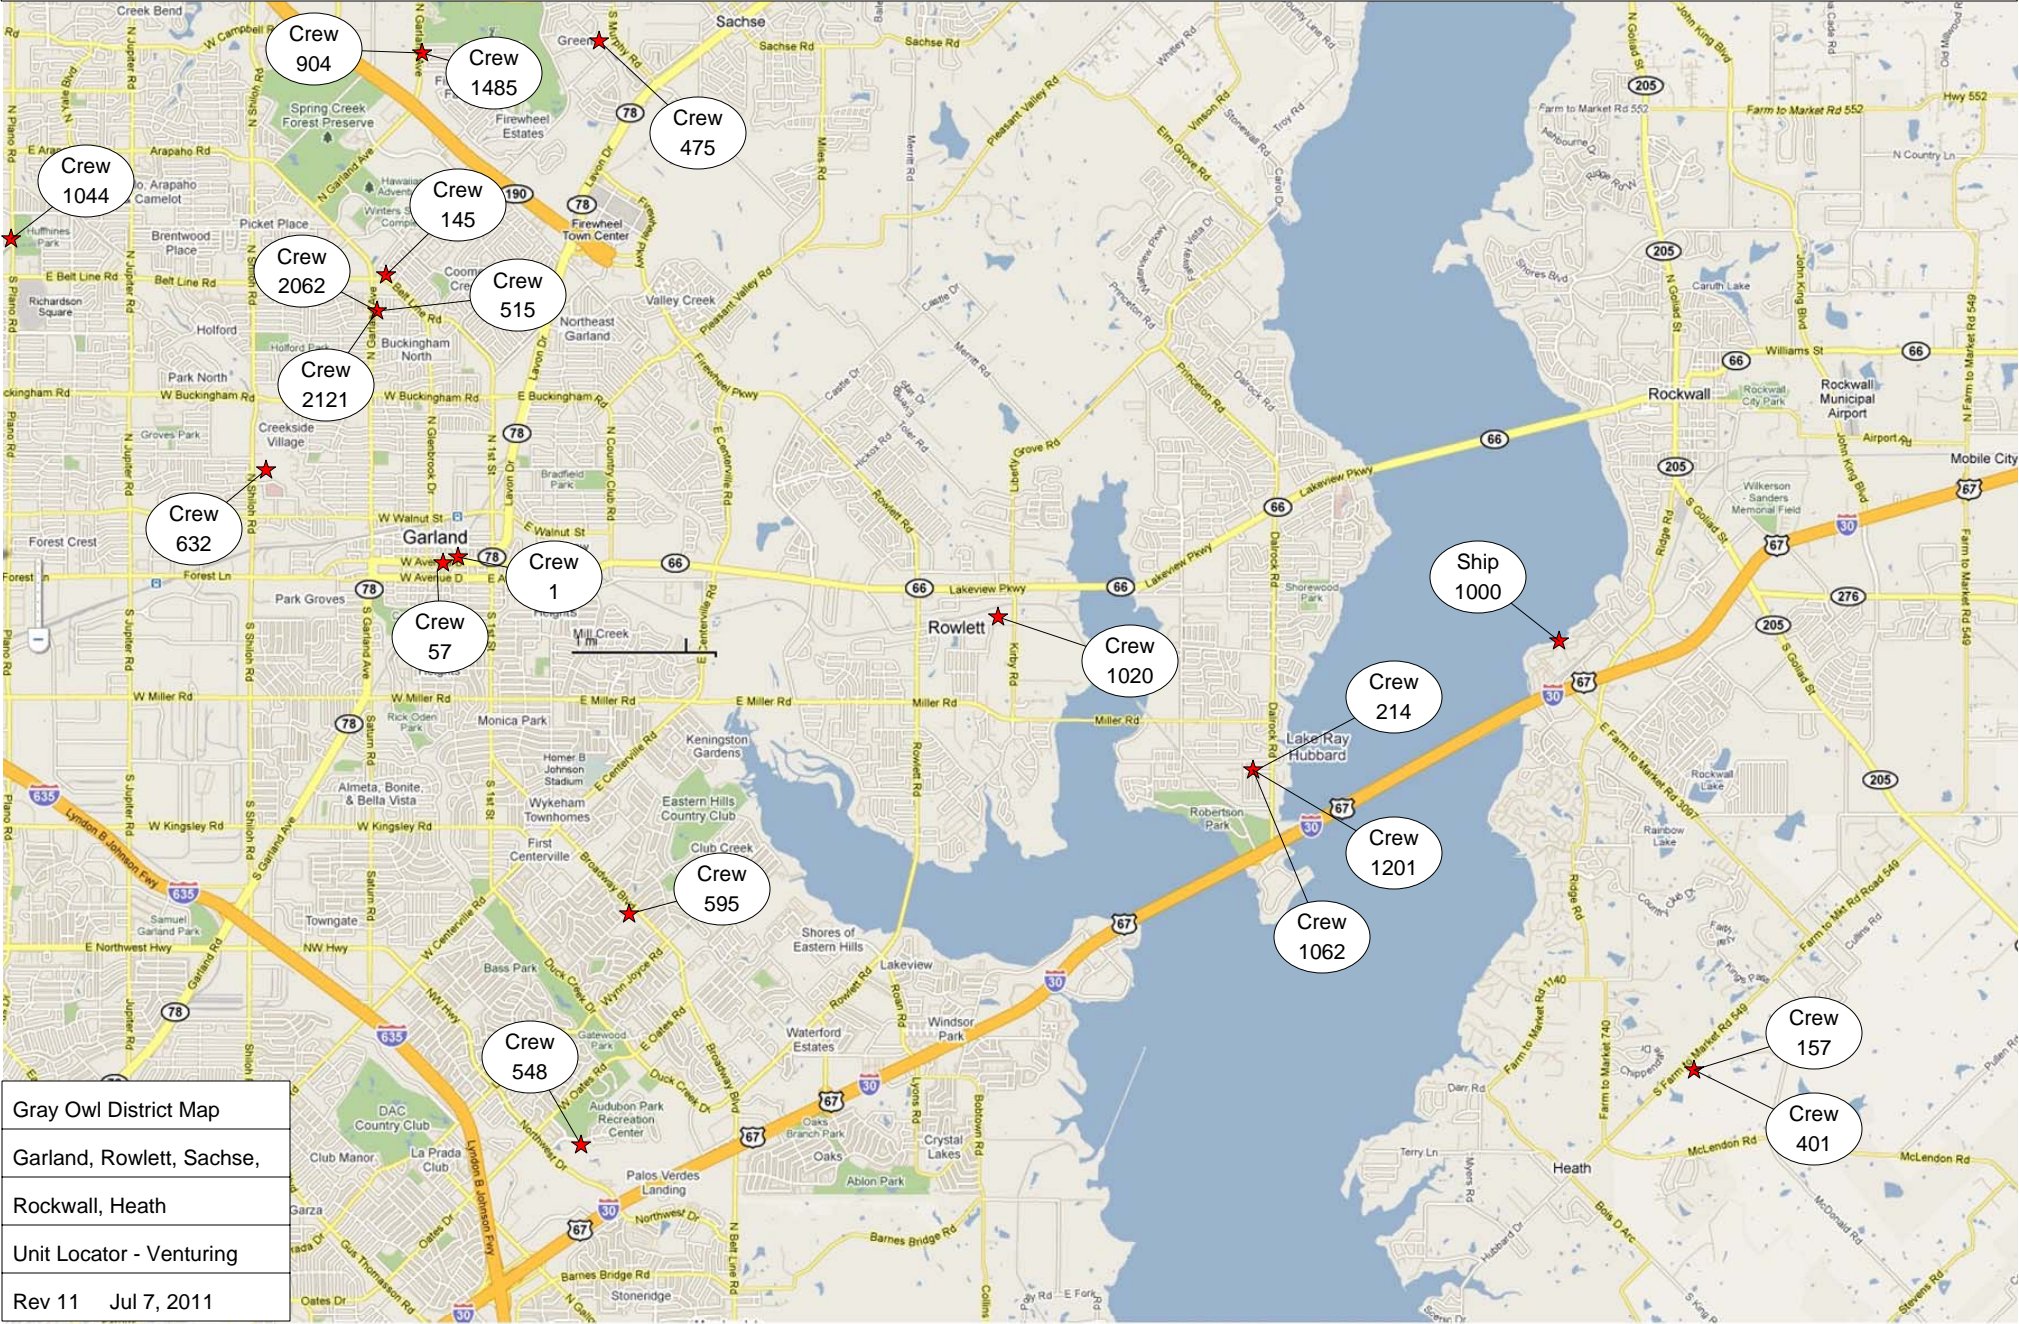

Gray Owl Unit Locator Map - Venturing Units

Gray Owl District Map
Garland, Rowlett, Sachse,
Rockwall, Heath
Unit Locator - Venturing
Rev 11 Jul 7, 2011

Gray Owl District

Venturing Units

Unit	Charter Organization / Address	Unit	Charter Organization / Address	Unit	Charter Organization / Address	Unit	Charter Organization / Address
CREW 1	Garland Elks Lodge #1984 116 S. 6 th St. (Troop 100 Bldg.) Garland, TX 75046 www.venturingcrew1.org MEET: 1 st & 3 rd Wednesdays 7:00PM	CREW 475	Viet Hung Organization 111 Ranch Park E Brand Rd Garland, TX MEET: Sunday 4:00PM	SHIP 1000	Chandler's Landing Marina 1 Harbor Dr. Rockwall, TX 75087 MEET: 2 nd & 4 th Sun 1:00 – 4:00 pm (summer 6:00-9:00 pm)	CREW 2062	LDS Wylie 1 st Ward 2701 N. Garland Rd. Garland, TX 75044 MEET:
CREW 57	1 st United Methodist of Garland 801 W Ave. B Garland, TX 75040 MEET: Wednesday 7:30 pm	CREW 515	LDS Wylie 2 nd Ward 2701 N. Garland Rd. Garland, TX 75044 MEET: Wednesday 7:00 PM	CREW 1020	1 st United Methodist 4405 Main St. Rowlett, TX 75088 www.crew1020.org MEET: 2 nd & 3 rd Thursday 7:30PM	CREW 2121	LDS Sachse Ward 2701 N Garland Rd. Garland, TX 75044 MEET: Wednesday 7:00
CREW 145	Gloria Del Lutheran 1333 Beltline Rd. Garland, TX 75040 MEET: 1 st & 3 rd Wednesday 7:30PM	CREW 548	St. Michael the Archangel Catholic 950 Trails Parkway Garland, TX 75043 MEET: 1 st & 3 rd Monday 6:00 PM	CREW 1044	LDS Garland 4 th Ward 900 S. Bowser Richardson, TX 75087 MEET: Wednesday 7:00		
CREW 157	LDS Heath Ward 6819 S FM 549 Heath, TX 75032 MEET:	CREW 595	St Phillips United Methodist 3717 Broadway Blvd. Garland, TX 75043 MEET:	CREW 1062	LDS Rowlett 2 nd Ward 8201 Garner Rowlett, TX 75088 MEET: Thursday 7:00		
CREW 214	LDS Rowlett 3 rd Ward 8201 Garner Rowlett, TX 75088 MEET:	CREW 632	St Barnabas Episcopal Church 1200 N. Shiloh Rd. Garland, TX 75042 MEET: Monday 7:30 PM	CREW 1201	LDS Rowlett Ward 8201 Garner Rowlett, TX 75088 MEET: Tuesday 7:00		
CREW 401	LDS Rockwall Ward 6818 S FM 549 Heath, TX 75032 MEET: Wednesday 7:00	CREW 904	Cornerstone United Methodist 7502 N Garland Ave Garland, TX 75040 MEET: 1 st & 3 rd Monday 7:00PM	CREW 1485	Cornerstone United Methodist 7502 N Garland Ave Garland, TX 75040 MEET:		